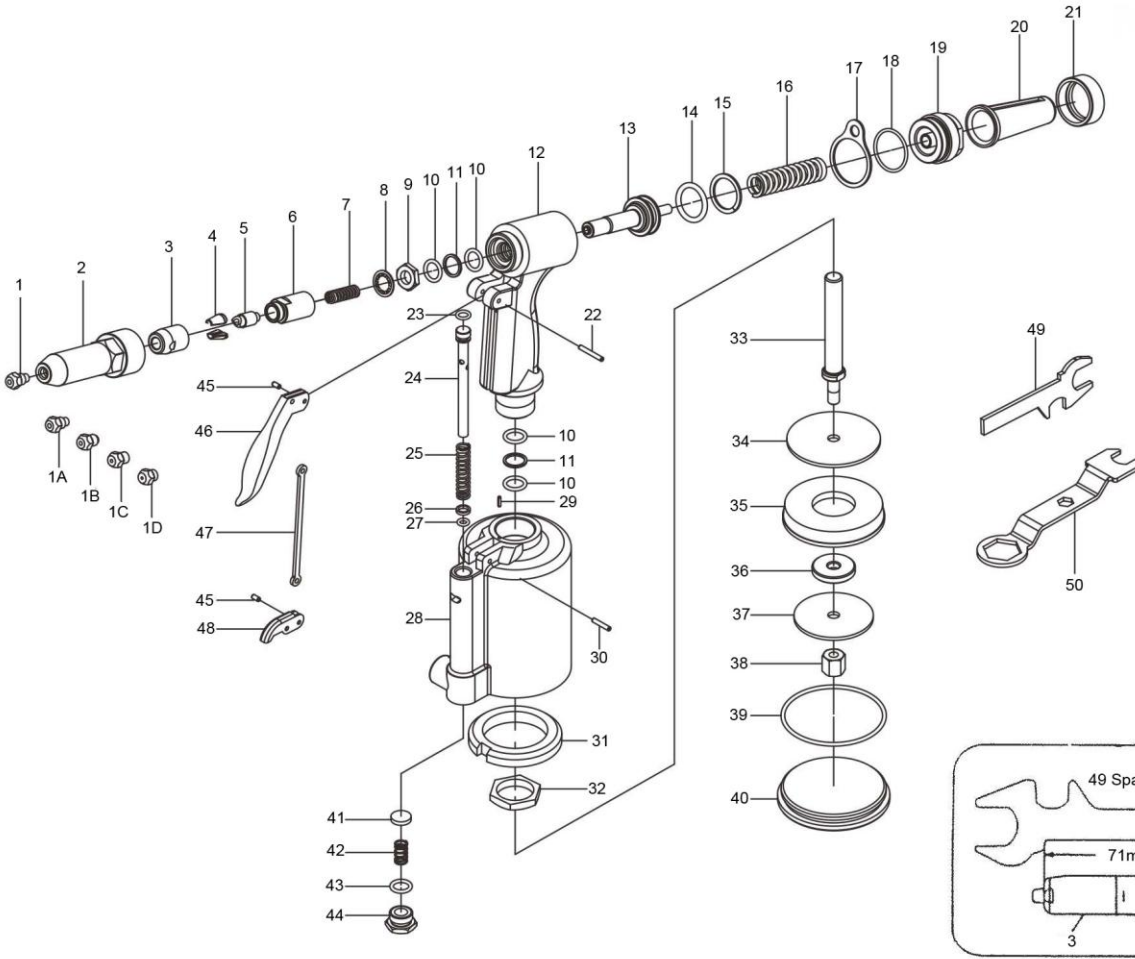

# AHR-101 **GAV** HAVALI POP PERÇİN

No.	Parça Adı	Adet
1	NOSEPIECE	1
1A	NOSEPIECE 3/16"	1
1B	NOSEPIECE 5/32"	1
1C	NOSEPIECE 1/8"	1
1D	NOSEPIECE 3/32"	1
2	FRAME HEAD	1
3	JAW CASE, FRONT	1
4	JAW	2
5	JAW PUSHER	1
6	JAW CASE, REAR	1
7	SPRING, JAW PUSHER	1
8	CASE WASHER RINGS	1
9	LOCK NUT	1
10	O-RING	4
11	BACKUP RING	2
12	FRAME	1
13	PISTON ASS'Y	1
14	O-RING	1
15	BACKUP RING	1
16	SPRING	1
17	HANGING CLIP	1
18	O-RING	1
19	FRAME CAP	1
20	SAFETY CAP	1
21	NUT FRAME CAP	1
22	SPRING PIN, LEVER	1
23	O-RING	1

No.	Parça Adı	Adet
24	PUSHER VALVE	1
25	SPRING VALVE	1
26	COLLAR VALVE	1
27	O-RING	1
28	CYLINDER	1
29	SPRING PIN	1
30	SPRING PIN, LEVER	1
31	RUBBER CUSHION	1
32	LOCK NUT, FRAME	1
33	STEM, AIR PISTON	1
34	PLATE, LARGE	1
35	PISTON RING	1
36	WASHER	1
37	PLATE, SMALL	1
38	LOCK NUT, PISTON	1
39	O-RING	1
40	CAP, CYLINDER	1
41	VALVE	1
42	SPRING VALVE	1
43	O-RING	1
44	CAP VALVE	1
45	SPRING PIN, TRIGGER	2
46	TRIGGER	1
47	TRIGGER ROD	1
48	TRIGGER LEVER	1
49	SPANNER GAUGE	1
50	SPANNER	1